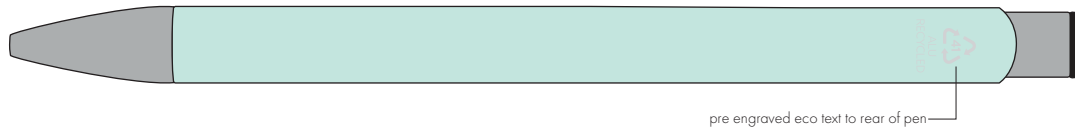

Your Ref:  
Our Ref:

Quantity:  
Version: 1

Product Code: TPC982001  
Product Colour: PASTEL GREEN

**PRINTING CONCERNS:**

We stock this item in the following colours

**PANTONE REFERENCE(S)**

- Colour 1
- Colour 2
- Colour 3
- Colour 4

ARTWORK SCALE 100%

ARTWORK SCALE 100%  
Standard Print Area:  
50mm x 20mm

Product Image for visualisation  
- colours may vary

**The dashed line is to demonstrate print area and will not appear on your printed item**