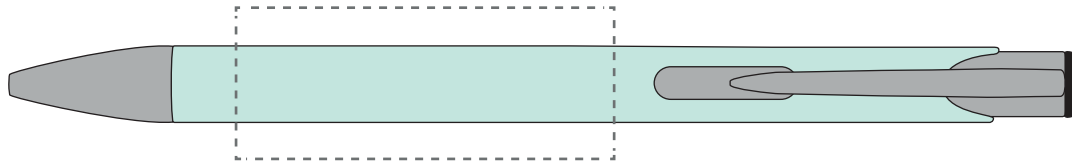

Your Ref:  
Our Ref:

Quantity:  
Version: 1

Product Code: TPC982001  
Product Colour: PASTEL GREEN

**PRINTING CONCERNS:**

We stock this item in the following colours

**PANTONE REFERENCE(S)**

- Colour 1
- Colour 2
- Colour 3
- Colour 4

ARTWORK SCALE 100%

ARTWORK SCALE 100%  
Standard Print Area:  
50mm x 20mm

Product Image for visualisation  
- colours may vary

**The dashed line is to demonstrate print area and will not appear on your printed item**